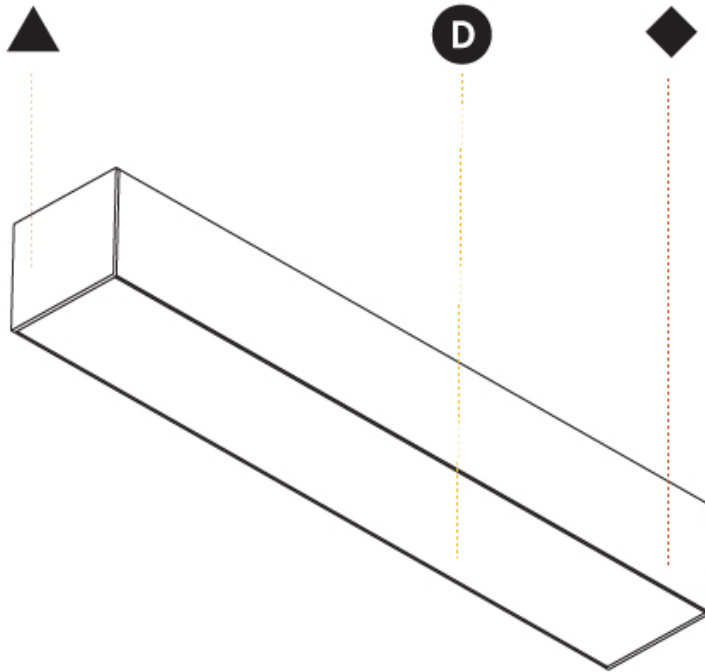

A3D143-

PROJECT	_____
TYPE	_____
SPECIFIER	_____
QUANTITY	_____
DATE	_____