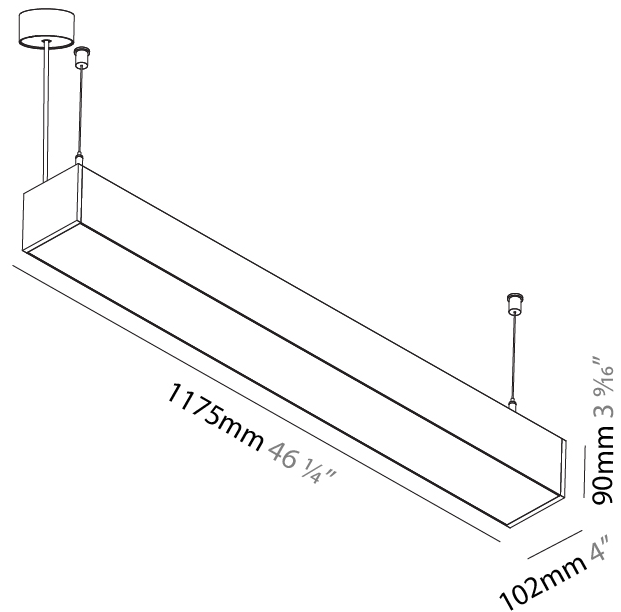

GENERAL

Series: Idaho
Subseries: Idaho 100
Brand: Prolicht
Division: Architectural
Mounting Type: Suspension
Mounting Location: Ceiling
Subcategory: Profile

PHYSICAL

Shape: Rectangle
Length (mm): 1175
Length (in): 46 1/4
Width (mm): 102
Width (in): 4
Height (mm): 90
Height (in): 3 9/16
Max. Overall Height (mm): 2090
Max. Overall Height (in): 82 5/16
Light Distribution: Direct
Weight (kg): 6
Weight (lbs): 13.2
Diffuser: PMMA - Opal or Micro-Prism
Fixture Finish: ANA / SSR / BKV / CWI / CRY / HAB / MSR / UFT / ITA / RUA / OGR / FTG / MYG / RWR / LOD / PUS / FRO / FUP / KIA / POP / BLS / SPG / MEY / GOH / GUM / CHC / COM / ABZ / JAG / OBR / MOS / ROR
Fixture Material: Aluminum
Cable Details: 2000mm or 6000mm Transparent Cable

ELECTRICAL

Lamp Type: LED (Zhaga Standard)
Input Wattage (W): 20
Total Output Wattage (W): 16
Dimming: Non-Dimming / Phase Dimming (120Vac only) / 0-10V Dimming
Driver Included: Yes
Driver Location: Integrated
Driver Type: Constant Current - 120 / 277Vac
Driver Class: Class 2
Input Voltage (V): 120 - 277
Constant Current (MA): 350

LED

Color Temperature (°K): 3000 / 3500 / 4000
Max. Delivered Lumen (lm): 2010 / 2088 / 2130
CRI: >80 CRI
Lamp Life (hrs): 50000

OPTICAL

RATINGS AND CERTIFICATIONS

Certified By: Certified for North American Standards
IP rating: IP20